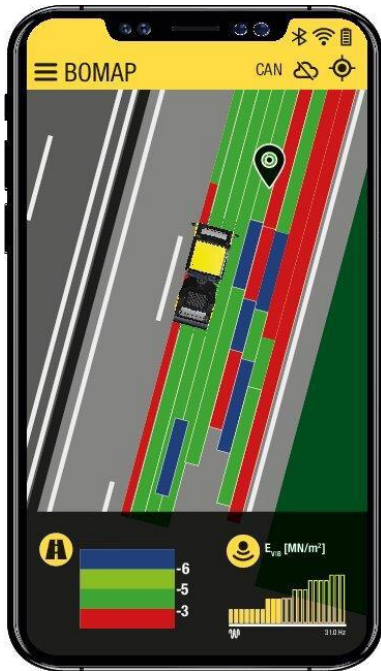

BOMAG REVERSIBLE PLATES

LIGHT ALL-ROUNDER FOR EARTHWORKS,
ASPHALT AND BLOCK PAVING

Proof of passes using your free pass counter BOMAP fulfilling the new roads and street works act requirement!

To access BOMAP download the free APP in the google play store or click on the QR code